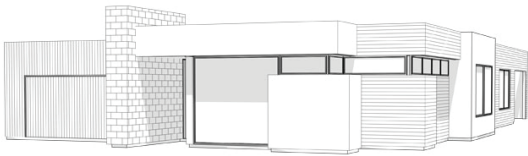

ADVANCED HOMES
 & BUILDING SOLUTIONS

Warrington

Architectural Range

☎ 027 469 5020

✉ info@advancedhomes.co.nz

- Size:** 315m²
- Bedrooms:** 4
- Bathrooms:** 1.5
- Ensuite:** 1
- Office/Study:** 1
- Living Areas:** 2
- Outdoor Living:** 1