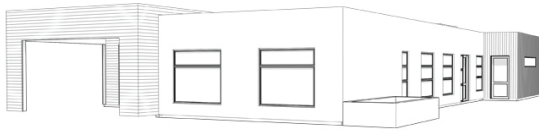

ADVANCED HOMES
 & BUILDING SOLUTIONS

Warrington

Architectural Range

☎ 027 469 5020

✉ info@advancedhomes.co.nz

- Size:** 315m²
- Bedrooms:** 4
- Bathrooms:** 1.5
- Ensuite:** 1
- Office/Study:** 1
- Living Areas:** 2
- Outdoor Living:** 1