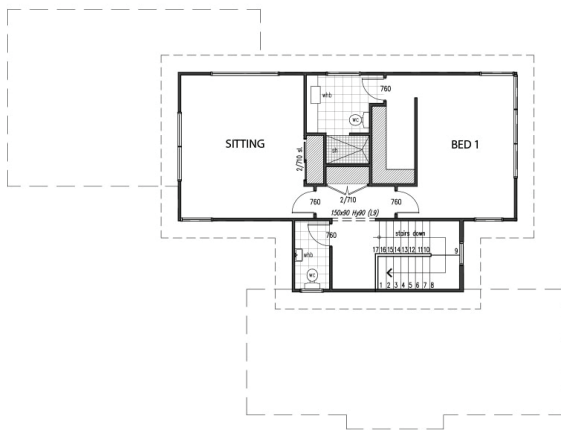

ADVANCED HOMES
 & BUILDING SOLUTIONS

Penberthy

Architectural Range

027 469 5020

info@advancedhomes.co.nz

Size: 239m²

Bedrooms: 3

Bathrooms: 1.5

Ensuite: 1

Living Areas: 3

Outdoor Living: 1