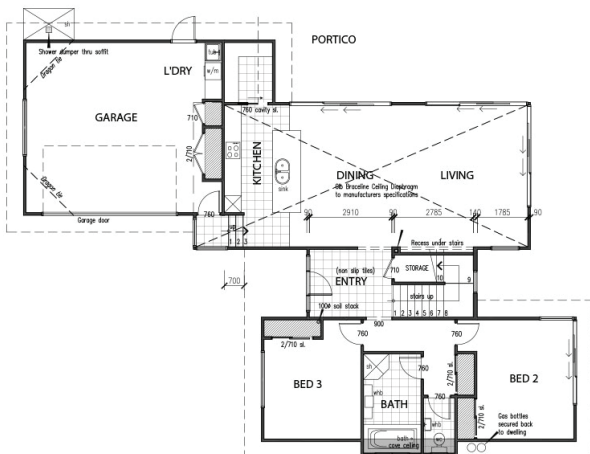

ADVANCED HOMES
 & BUILDING SOLUTIONS

Penberthy

Architectural Range

027 469 5020

info@advancedhomes.co.nz

Size: 239m²

Bedrooms: 3

Bathrooms: 1.5

Ensuite: 1

Living Areas: 3

Outdoor Living: 1