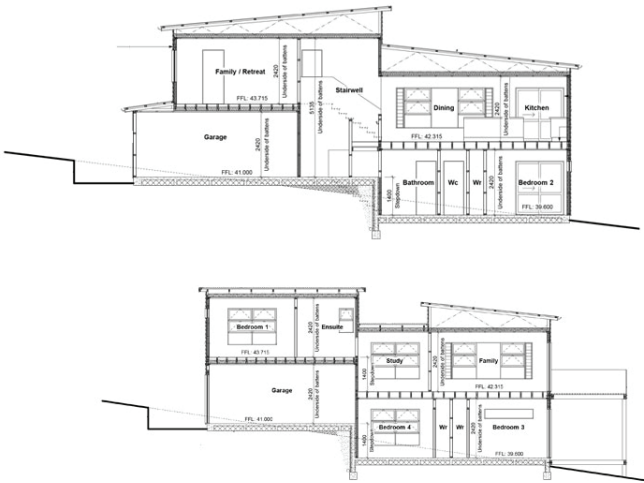

# Napier Architectural Range

027 469 5020

info@advancedhomes.co.nz

- Size:** 231m<sup>2</sup>
- Bedrooms:** 4
- Bathrooms:** 2
- Ensuite:** 1
- Office/Study:** 1
- Living Areas:** 3
- Outdoor Living:** 2