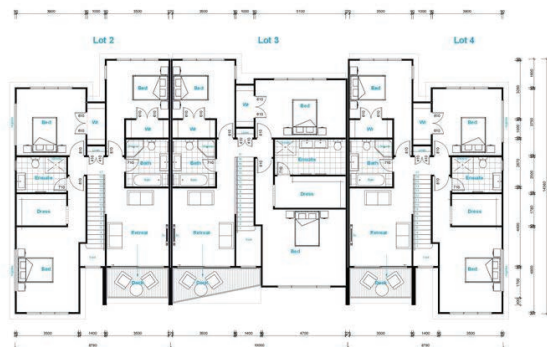

PRELIMINARY - NOT FOR CONSTRUCTION